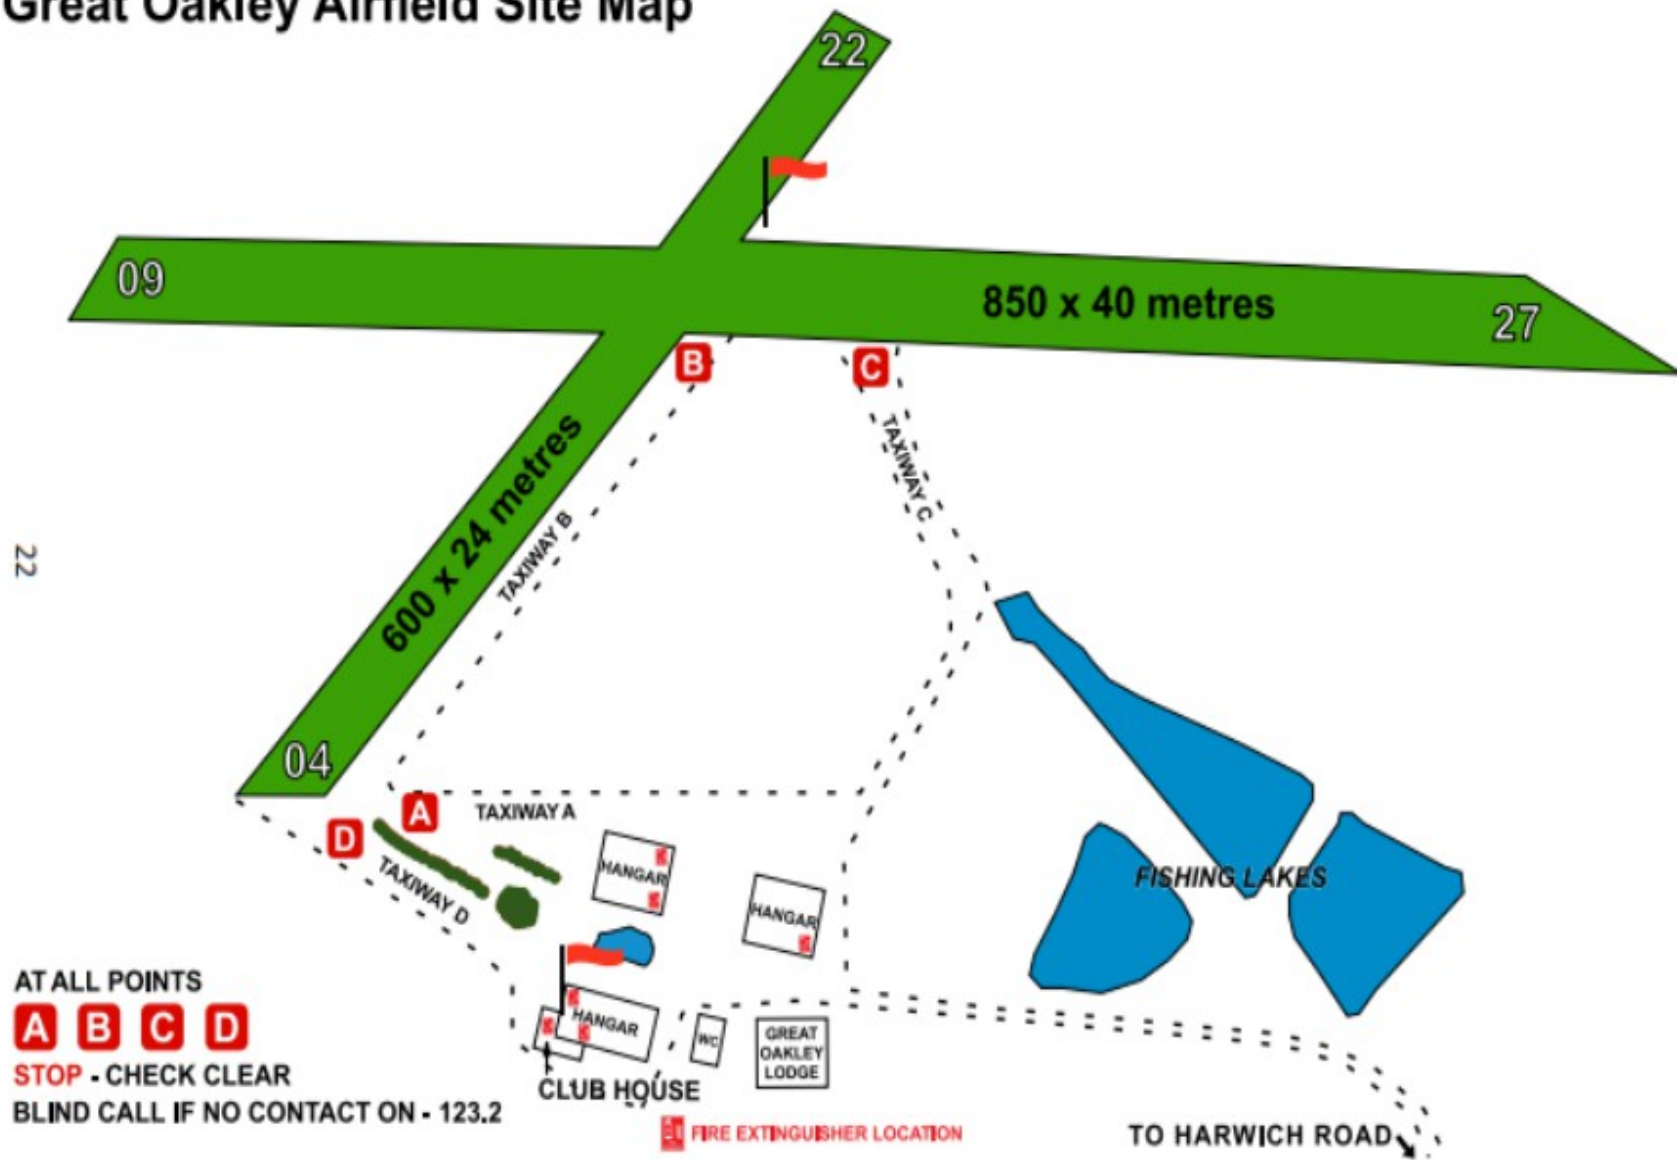

Great Oakley Airfield Site Map

AT ALL POINTS

A B C D

STOP - CHECK CLEAR

BLIND CALL IF NO CONTACT ON - 123.2

 FIRE EXTINGUISHER LOCATION

TO HARWICH ROAD 